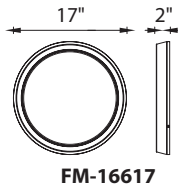

PLANETS – model: FM-166
 dwelLED™ LED Ceiling Mount

WAC LIGHTING
 Responsible Lighting®

Fixture Type:

Catalog Number:

Project: _____

Location: _____

PRODUCT DESCRIPTION

Planets collection is comprised of cosmically proportioned decorative flush mounts. Considerable 17 and 22 inch diameters make a great addition to large rooms or high-ceiling applications. The low-profile design with extruded aluminum trim and no visible hardware lends to the contemporary-modern appeal, while the silk-screened glass diffuser maximizes brightness and illumination.

FEATURES

- Large diameter makes a great addition to large rooms or high-ceiling applications
- Low-profile fixture with maximum illumination
- Extruded aluminum trim with no visible hardware
- Mount as a ceiling fixture or wall sconce
- Silk-screened glass diffuser with a white ceramic glaze
- Universal driver (120V-220V-277V) conceals within the fixture
- Color Temp: 3500K
- CRI: 90
- Dimming: 100% - 10% ELV
- Rated Life: 63,000 hours
- Input: 120 - 277V

SPECIFICATIONS

Construction: Aluminum and Silk Screened Glass

Light Source: High output LED.

Finish: Brushed Nickel (BN)

Standards: ETL & cETL damp location listed. ADA Compliant when wall mounted

ORDER NUMBER

	Watt	LED Lumens	Delivered Lumens	Finish
FM-16617	17" 60W	5310	2355	BN <i>Brushed Nickel</i> 
FM-16622	22" 88W	8200	3460	

Example: **FM-16617-BN**

waclighting.com
 Phone (800) 526.2588
 Fax (800) 526.2585