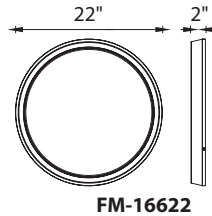

PLANETS – model: FM-166
 dwelLED™ LED Ceiling Mount

WAC LIGHTING
 Responsible Lighting®

Fixture Type:

Catalog Number:

Project: _____

Location: _____

PRODUCT DESCRIPTION

Planets collection is comprised of cosmically proportioned decorative flush mounts. Considerable 17 and 22 inch diameters make a great addition to large rooms or high-ceiling applications. The low-profile design with extruded aluminum trim and no visible hardware lends to the contemporary-modern appeal, while the silk-screened glass diffuser maximizes brightness and illumination.

FEATURES

- Large diameter makes a great addition to large rooms or high-ceiling applications
- Low-profile fixture with maximum illumination
- Extruded aluminum trim with no visible hardware
- Mount as a ceiling fixture or wall sconce
- Silk-screened glass diffuser with a white ceramic glaze
- Universal driver (120V-220V-277V) conceals within the fixture
- Color Temp: 3500K
- CRI: 90
- Dimming: 100% - 10% ELV
- Rated Life: 63,000 hours
- Input: 120 - 277V

SPECIFICATIONS

Construction: Aluminum and Silk Screened Glass

Light Source: High output LED.

Finish: Brushed Nickel (BN)

Standards: ETL & cETL damp location listed. ADA Compliant when wall mounted

ORDER NUMBER

	Watt	LED Lumens	Delivered Lumens	Finish
FM-16617	17" 60W	5310	2355	BN <i>Brushed Nickel</i> 
FM-16622	22" 88W	8200	3460	

Example: **FM-16617-BN**

waclighting.com
 Phone (800) 526.2588
 Fax (800) 526.2585